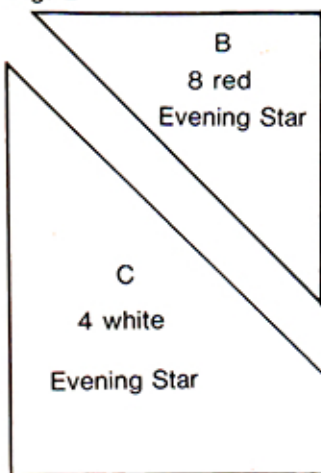

EVENING STAR

6-in. Block

Fig. 2

Full-size templates

Add seam allowance

Block size: 6 in.

Each piece is labeled with the block name and the number of pieces of each color to be cut per block.